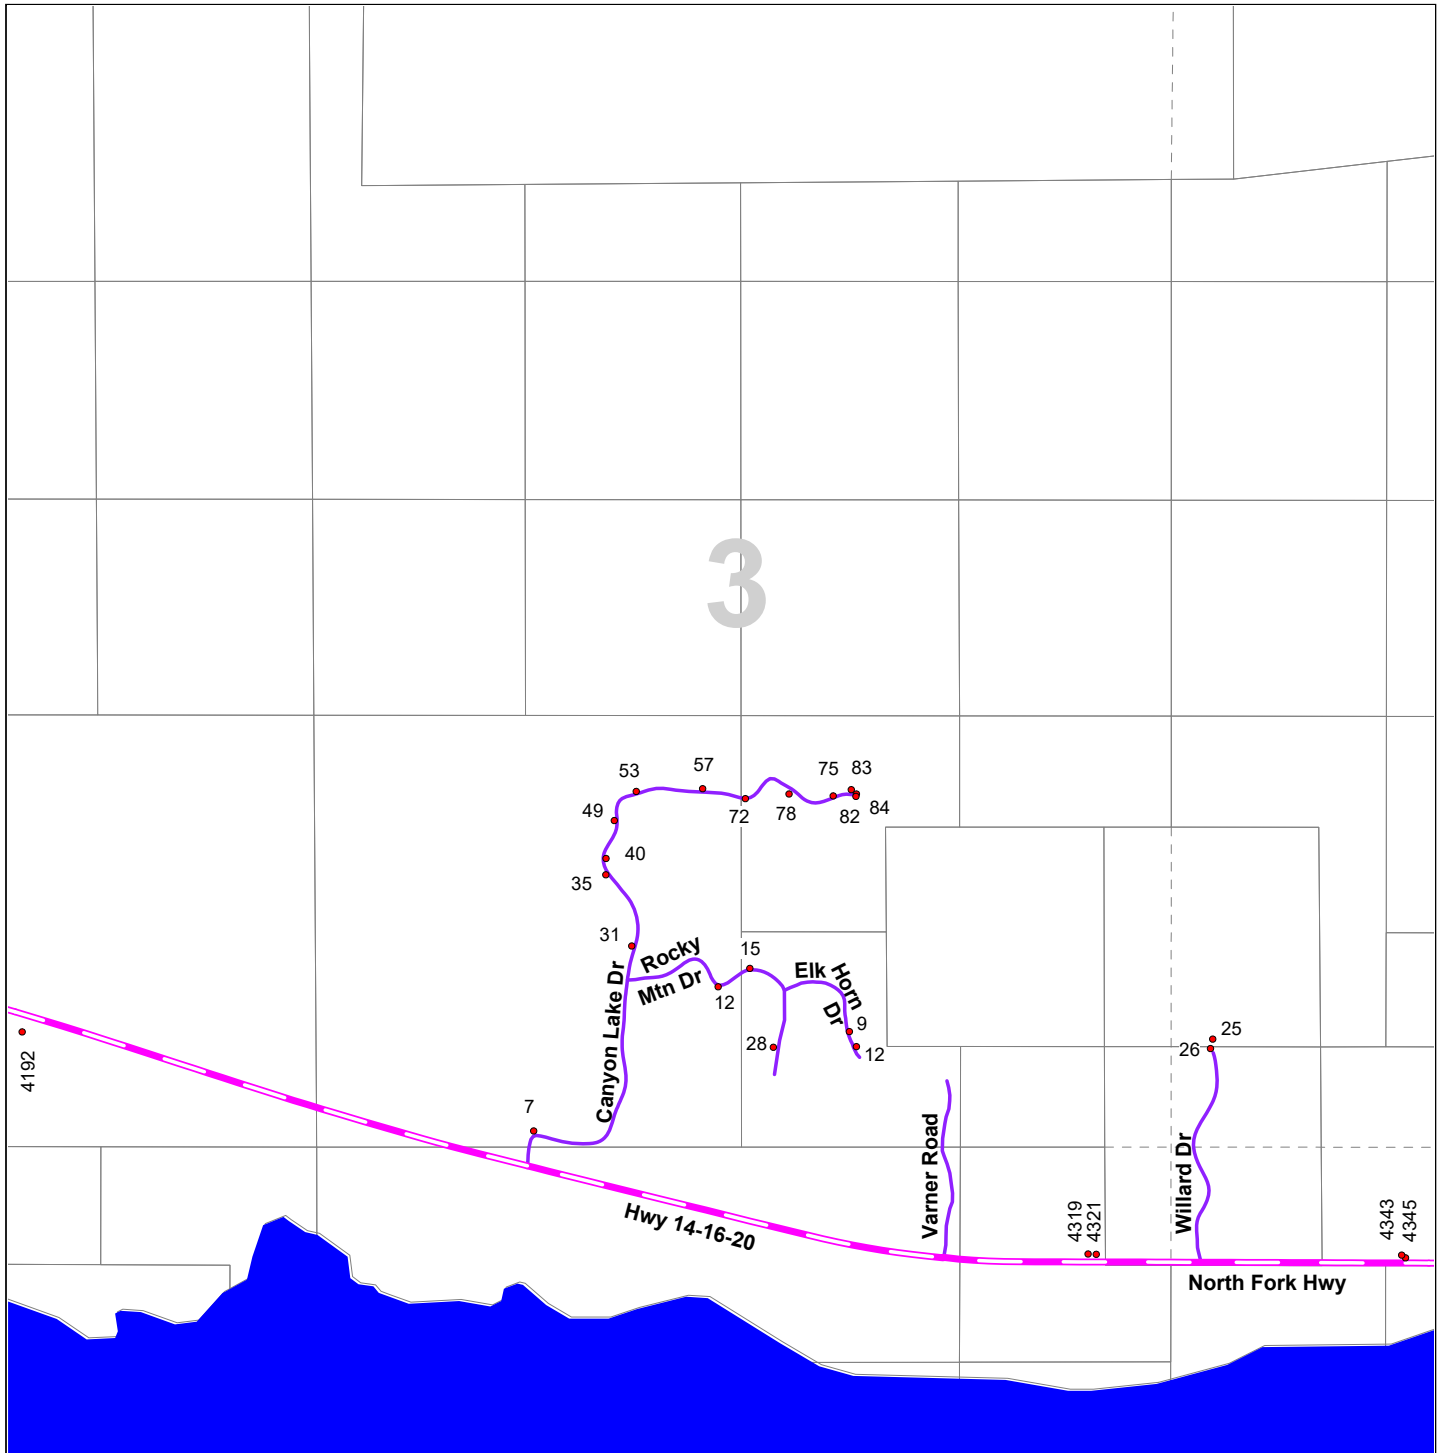

This map is for informational purposes only. The location and extent of roads, accesses, and property lines depicted hereon do not guarantee legal right of passage, ingress and egress, or property boundaries.

T52N R103W DETAIL C

52103C

- County Maintained
 - Chip Sealed
 - Dirt (various grades)
- State Maintained
 - Chip Sealed
- Forest Service Maintained
 - Dirt (various grades)
- Private Road
 - various surfaces

Cross Reference Road List:
Southfork Rd = St Hwy 291; Rd 6WX